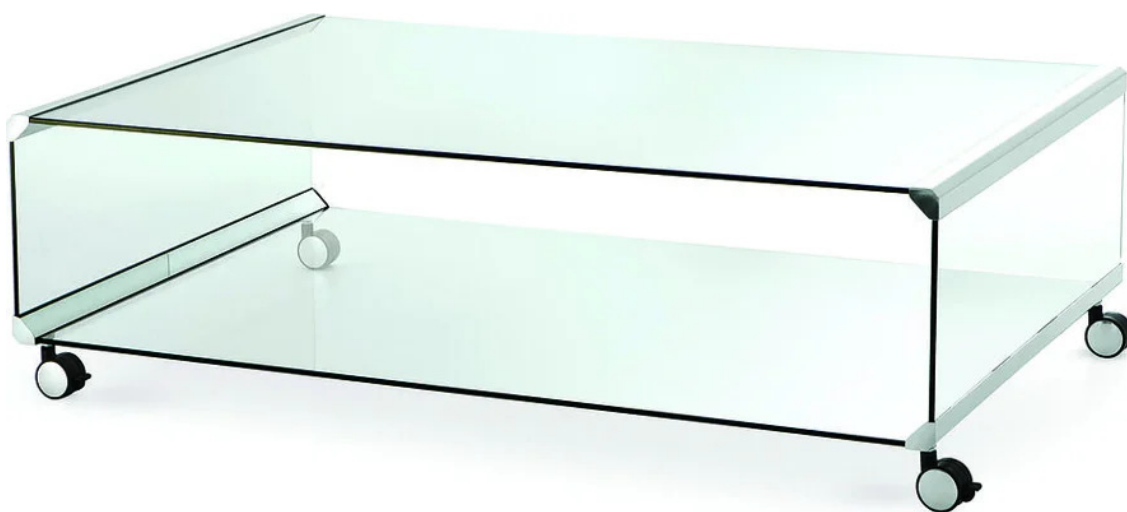

# George 2

---

Pierangelo Gallotti  
1975

Coffee table on castors in 8mm transparent, extralight or smoked "grigio Italia" tempered glass. Bright stainless steel metal parts. Satin stainless steel, bright, satin or embossed white or black lacquered brass metal parts on request. Available version without castors (total height: 34cm).

## Cm (L x P x H)

80 x 80 x 42

100 x 54 x 42

130 x 54 x 42

140 x 80 x 42

## Inches (L x P x H)

31½ x 31½ x 16¾

39½ x 21½ x 16¾

51¼ x 21½ x 16¾

55¼ x 31½ x 16¾